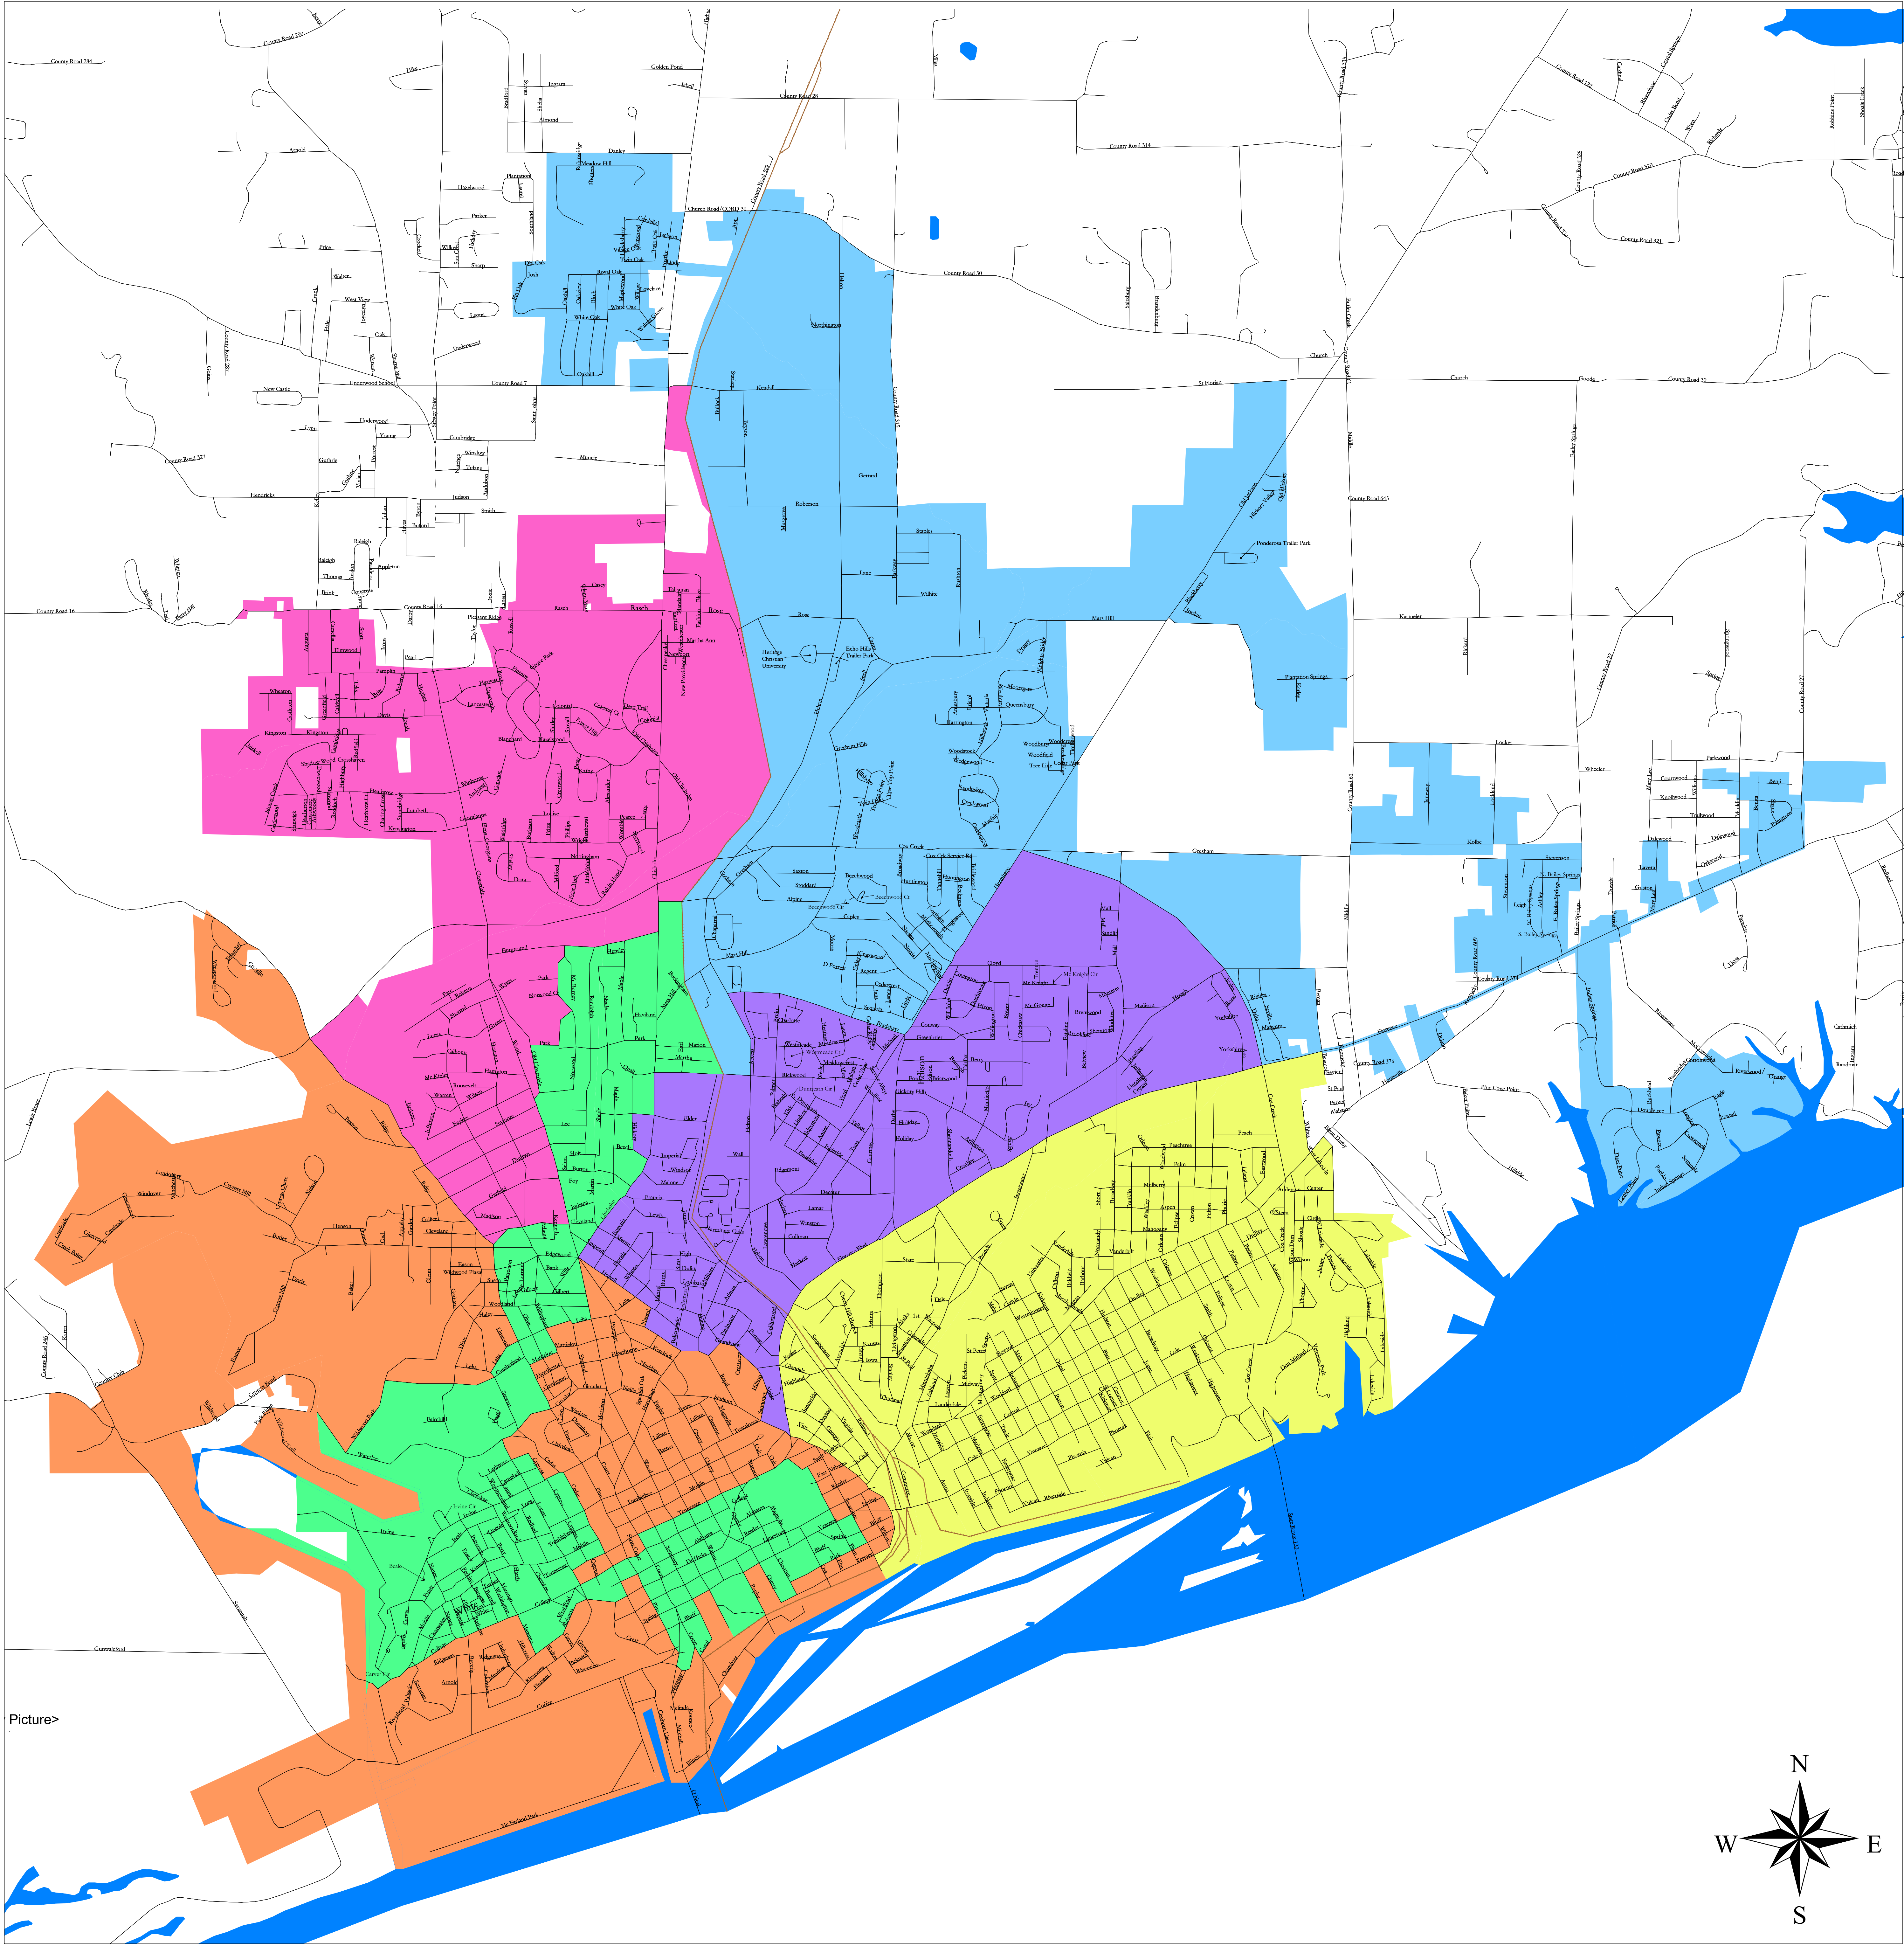

City of Florence

Council Districts

2004 Election

-  District 1
-  District 2
-  District 3
-  District 4
-  District 5
-  District 6

Picture>