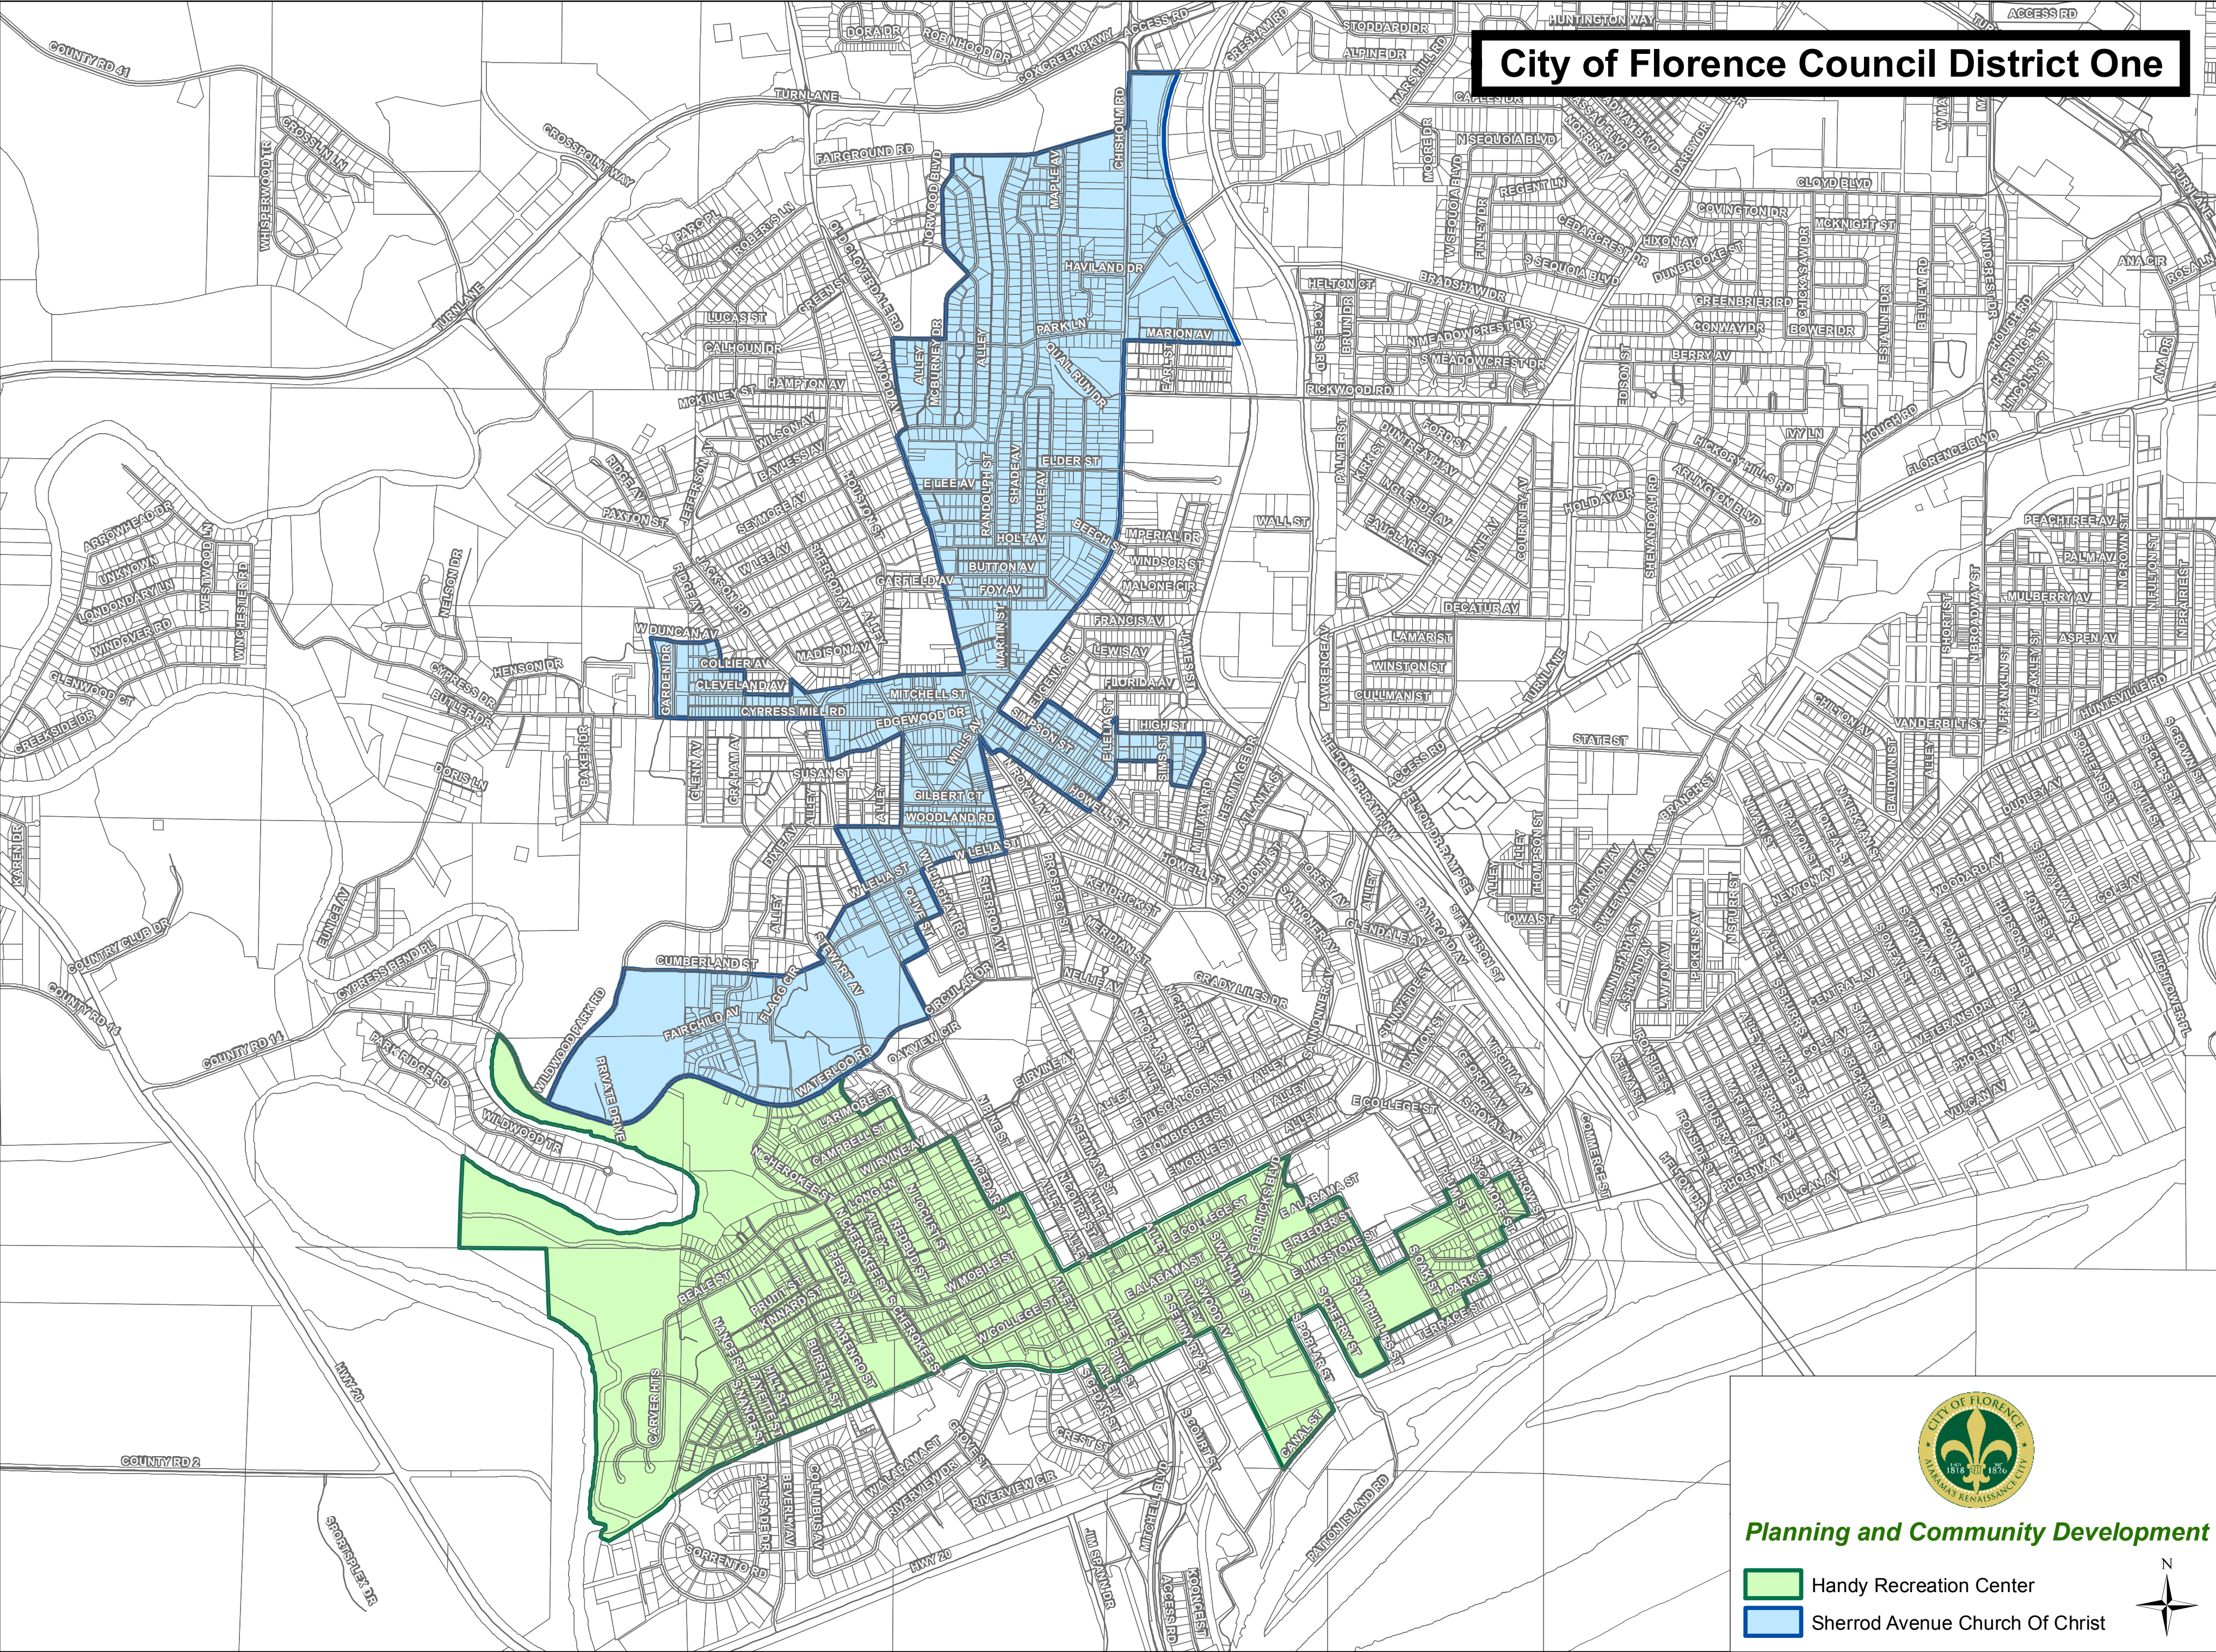

City of Florence Council District One

Planning and Community Development

-  Handy Recreation Center
-  Sherrad Avenue Church Of Christ