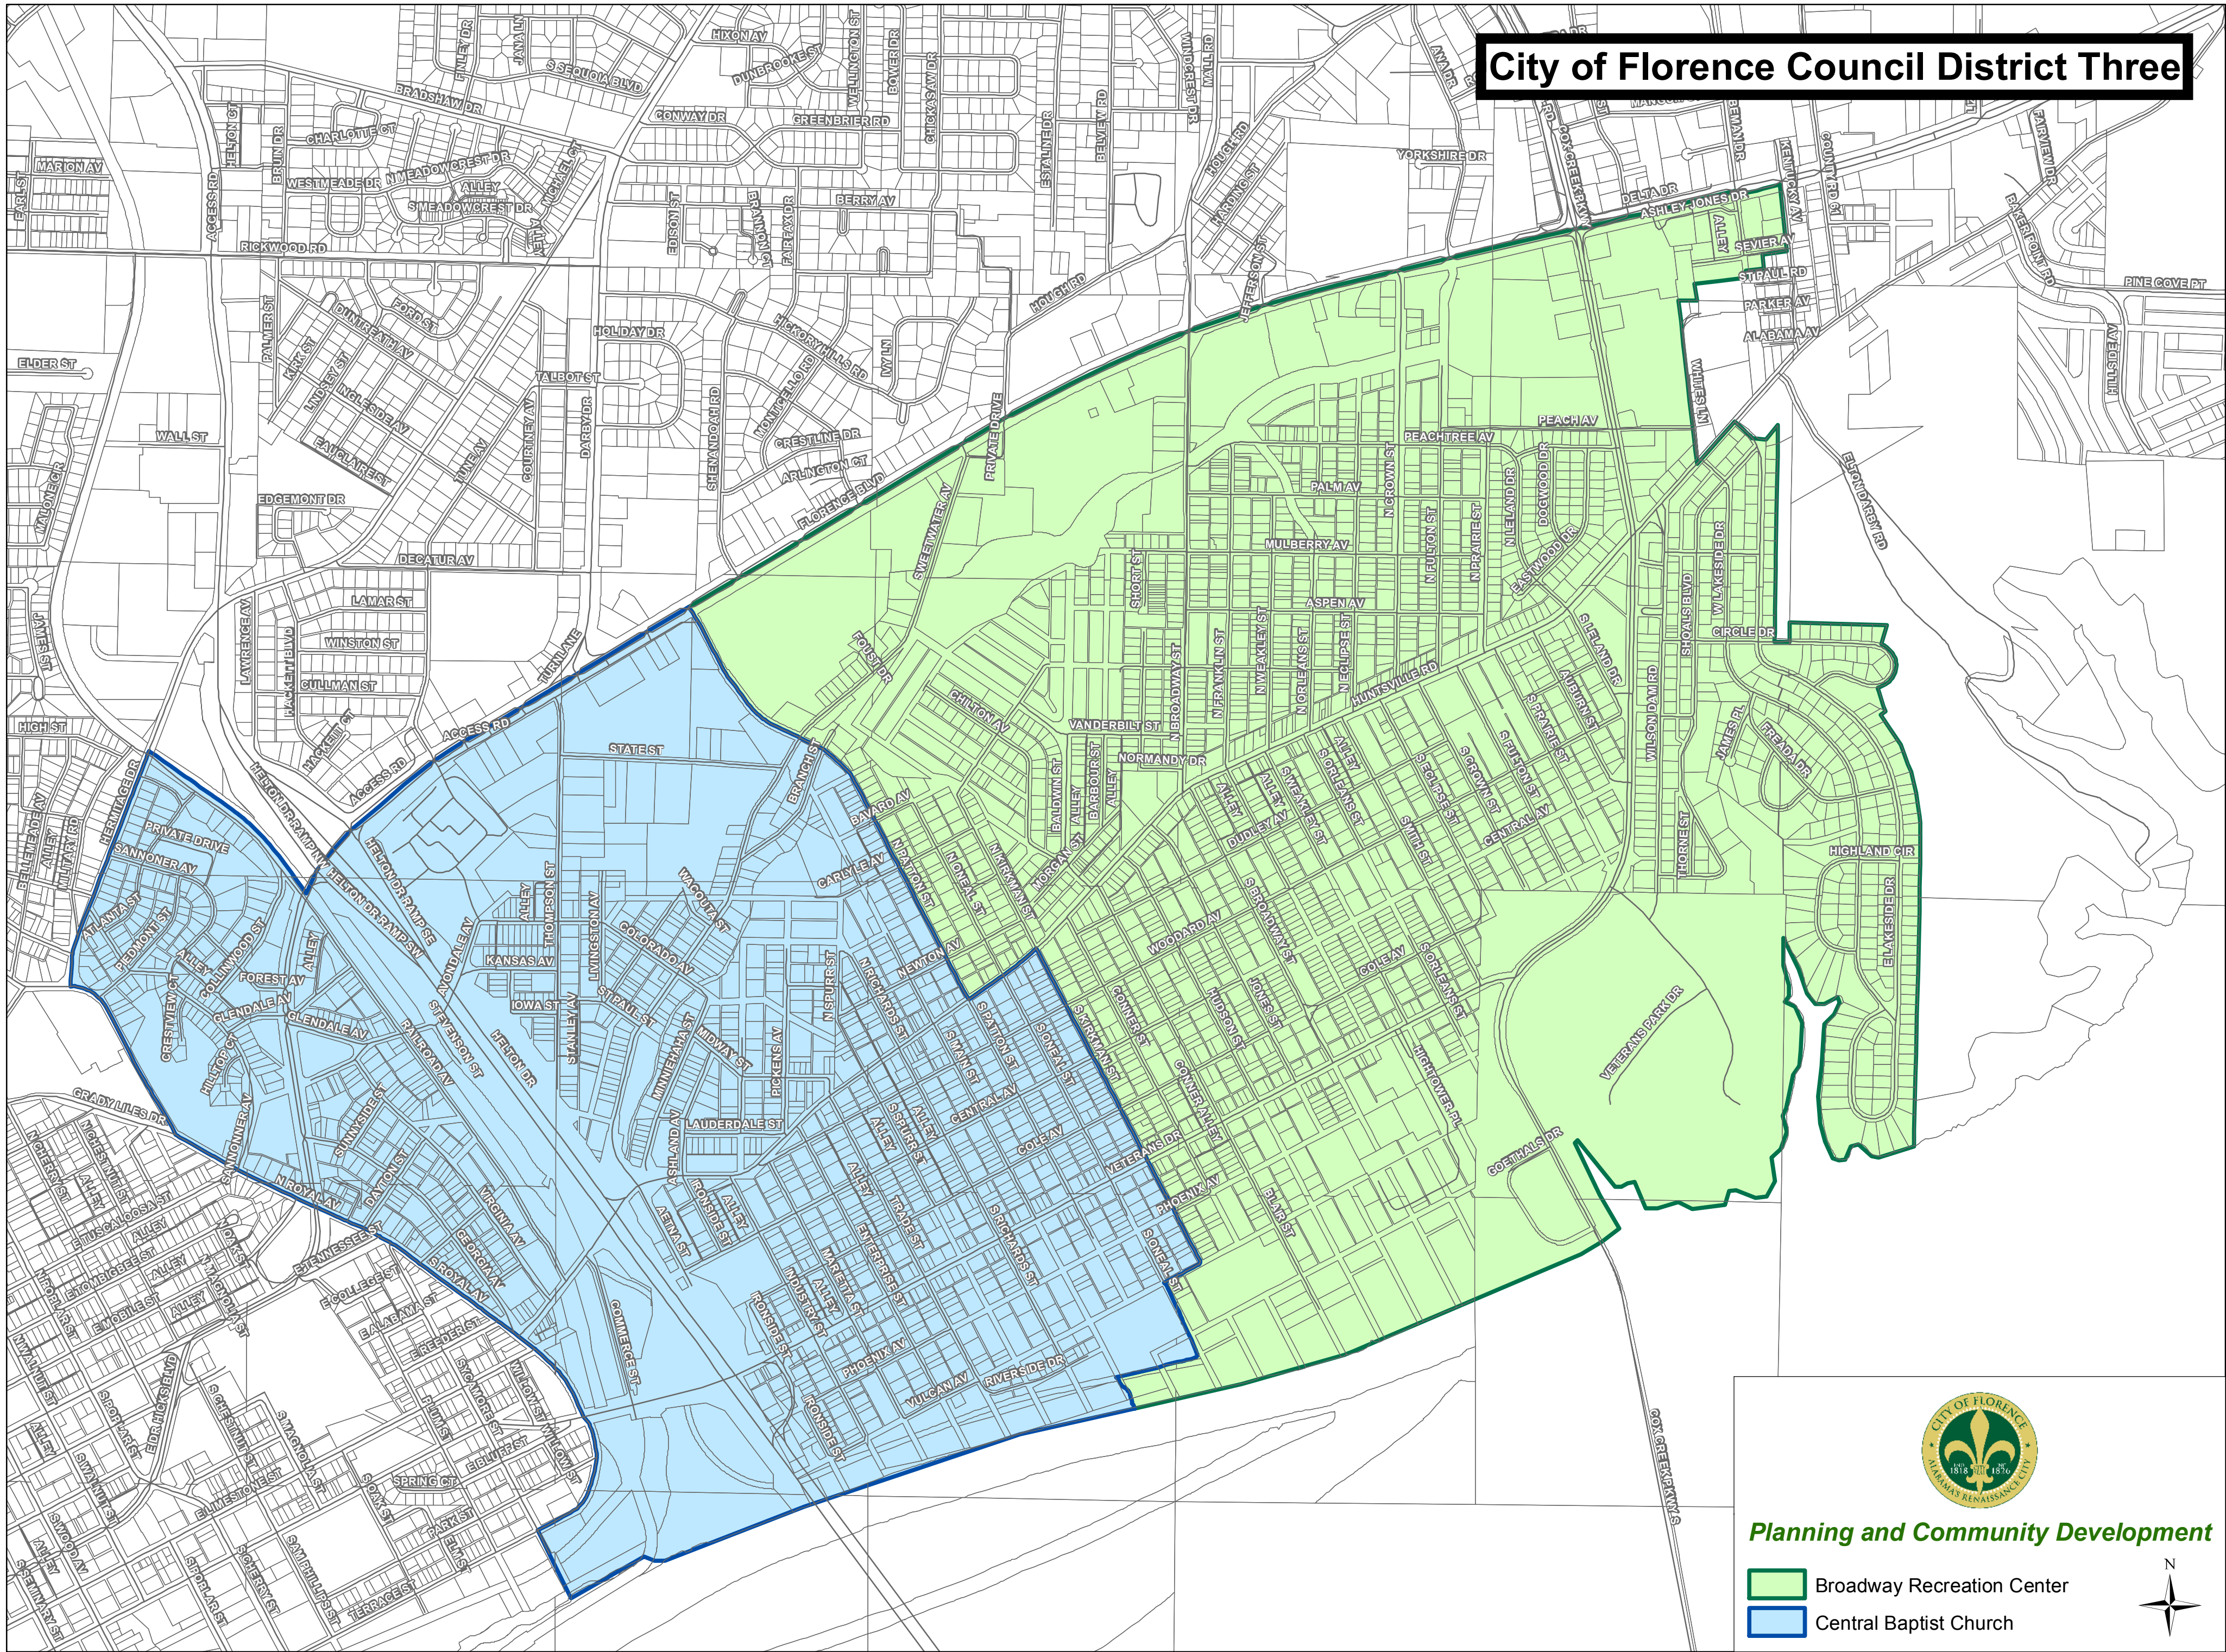

City of Florence Council District Three

Planning and Community Development

-  Broadway Recreation Center
-  Central Baptist Church