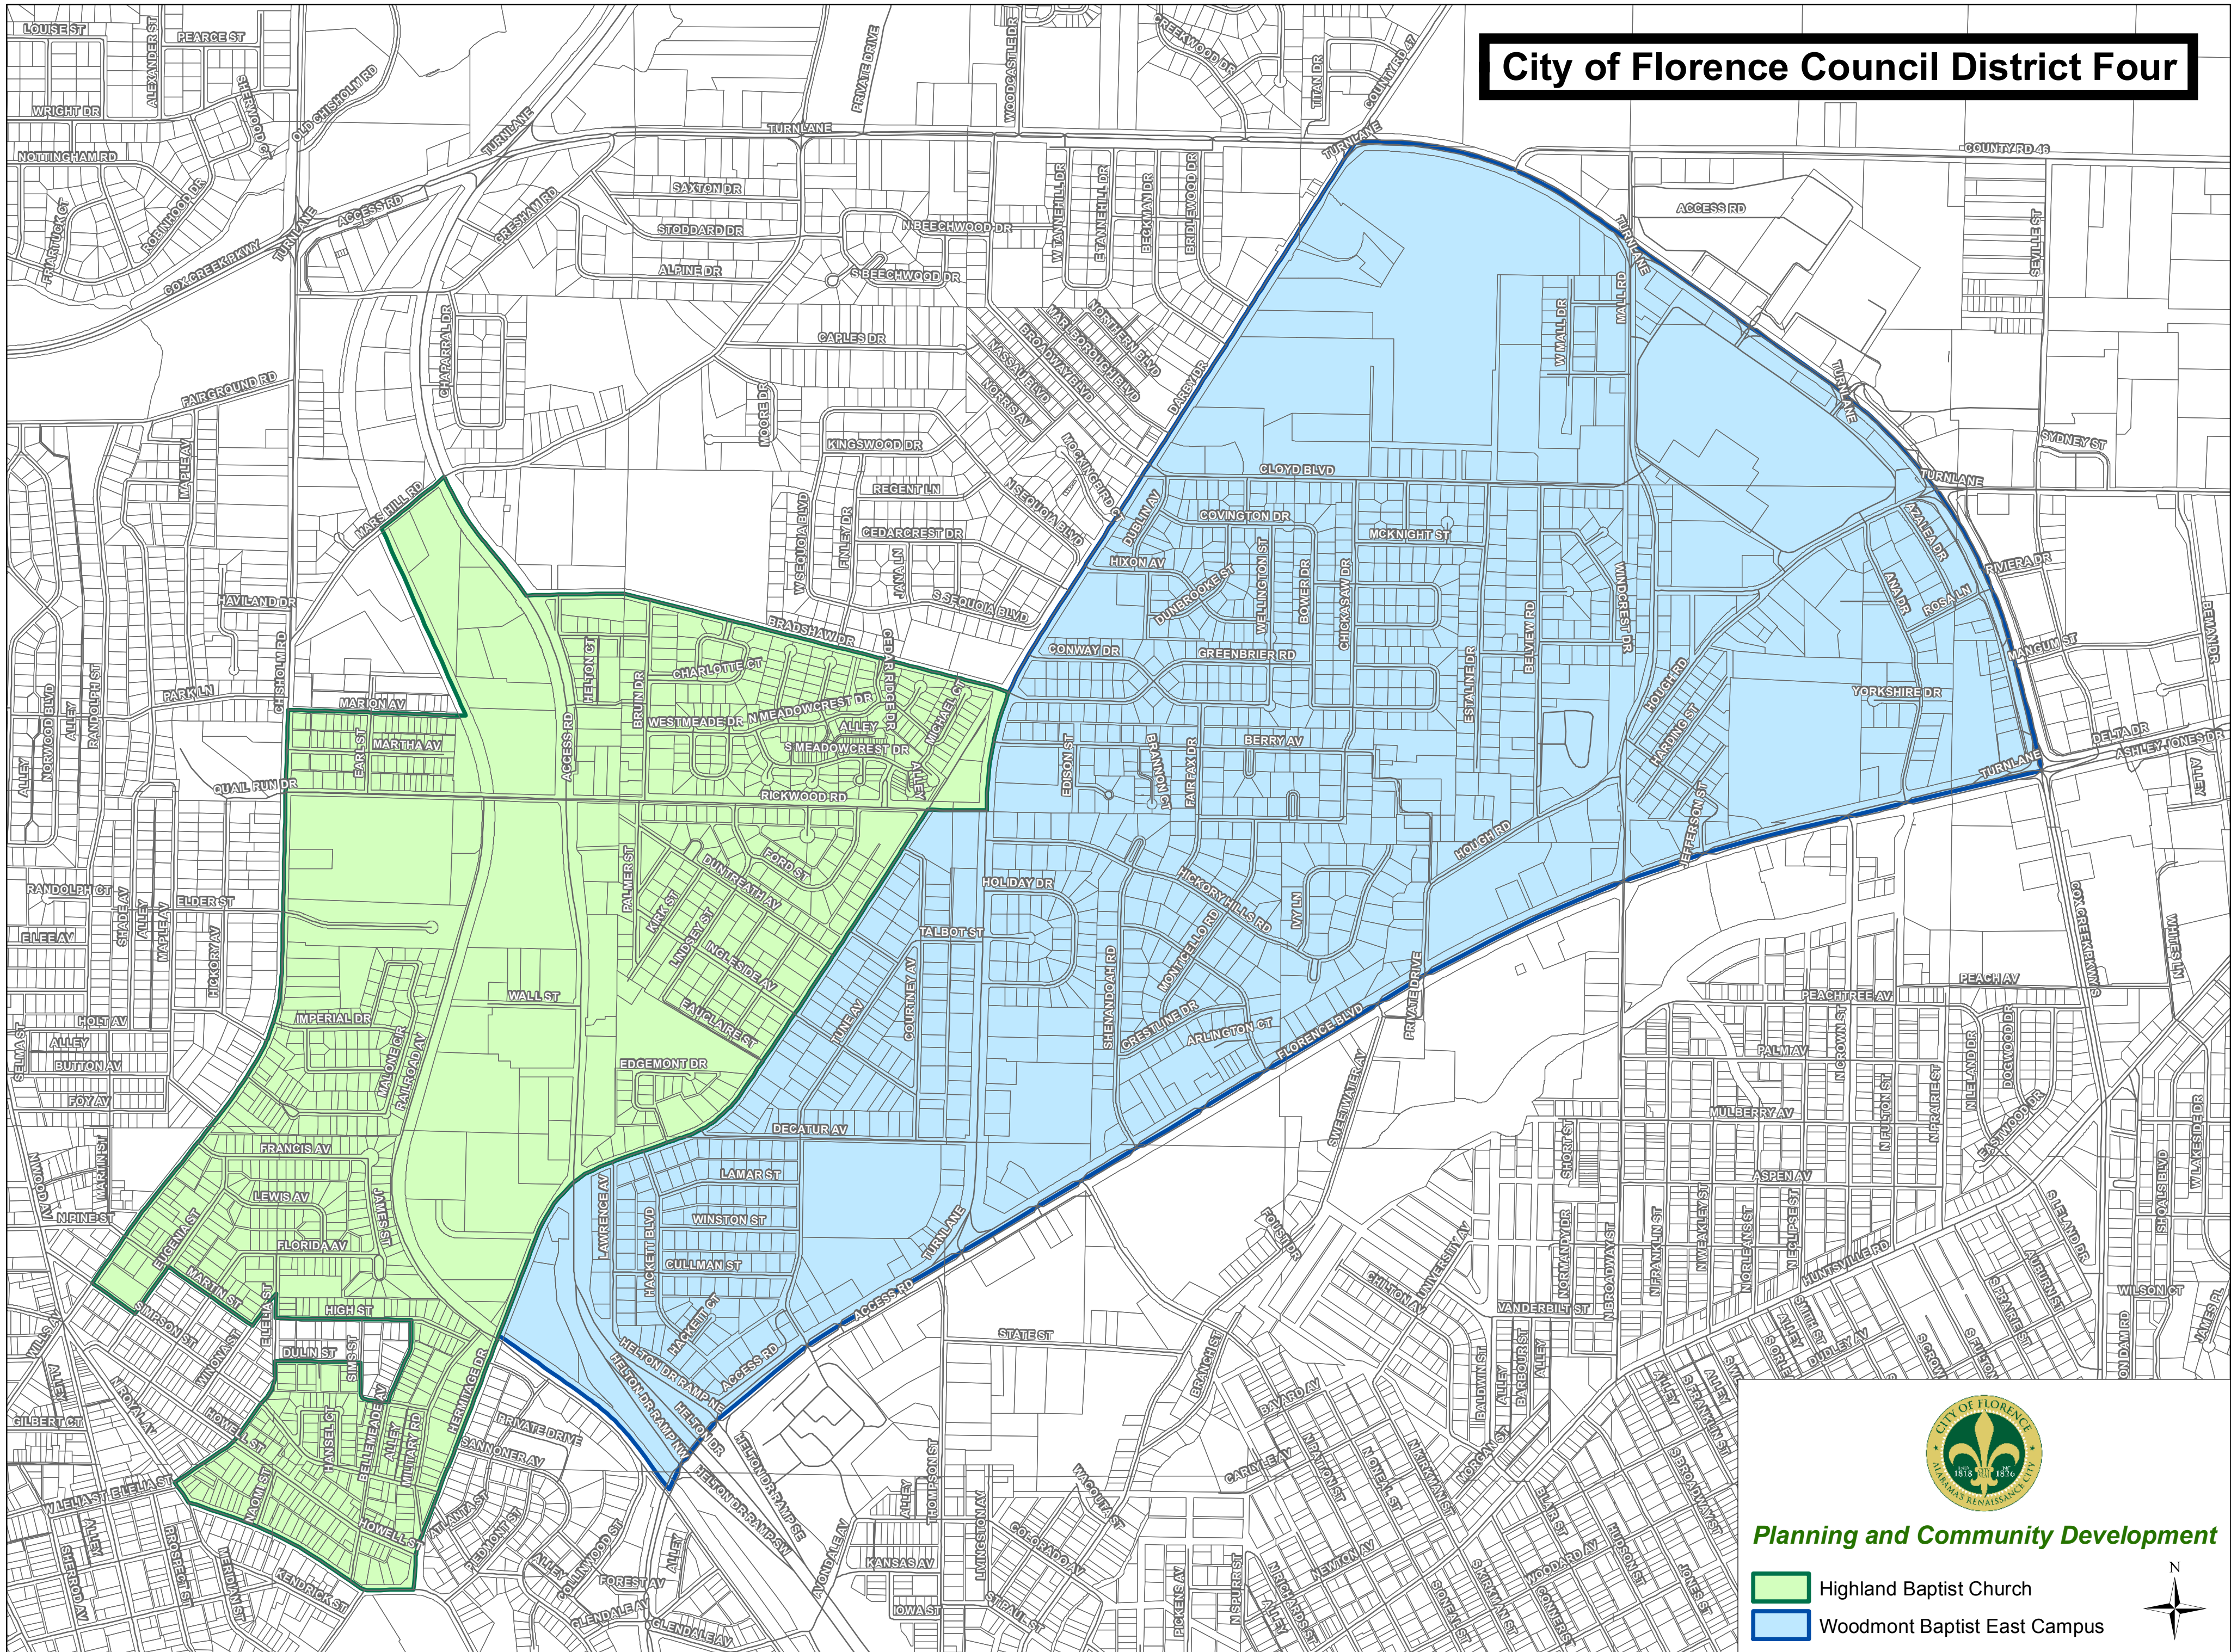

City of Florence Council District Four

Planning and Community Development

-  Highland Baptist Church
-  Woodmont Baptist East Campus